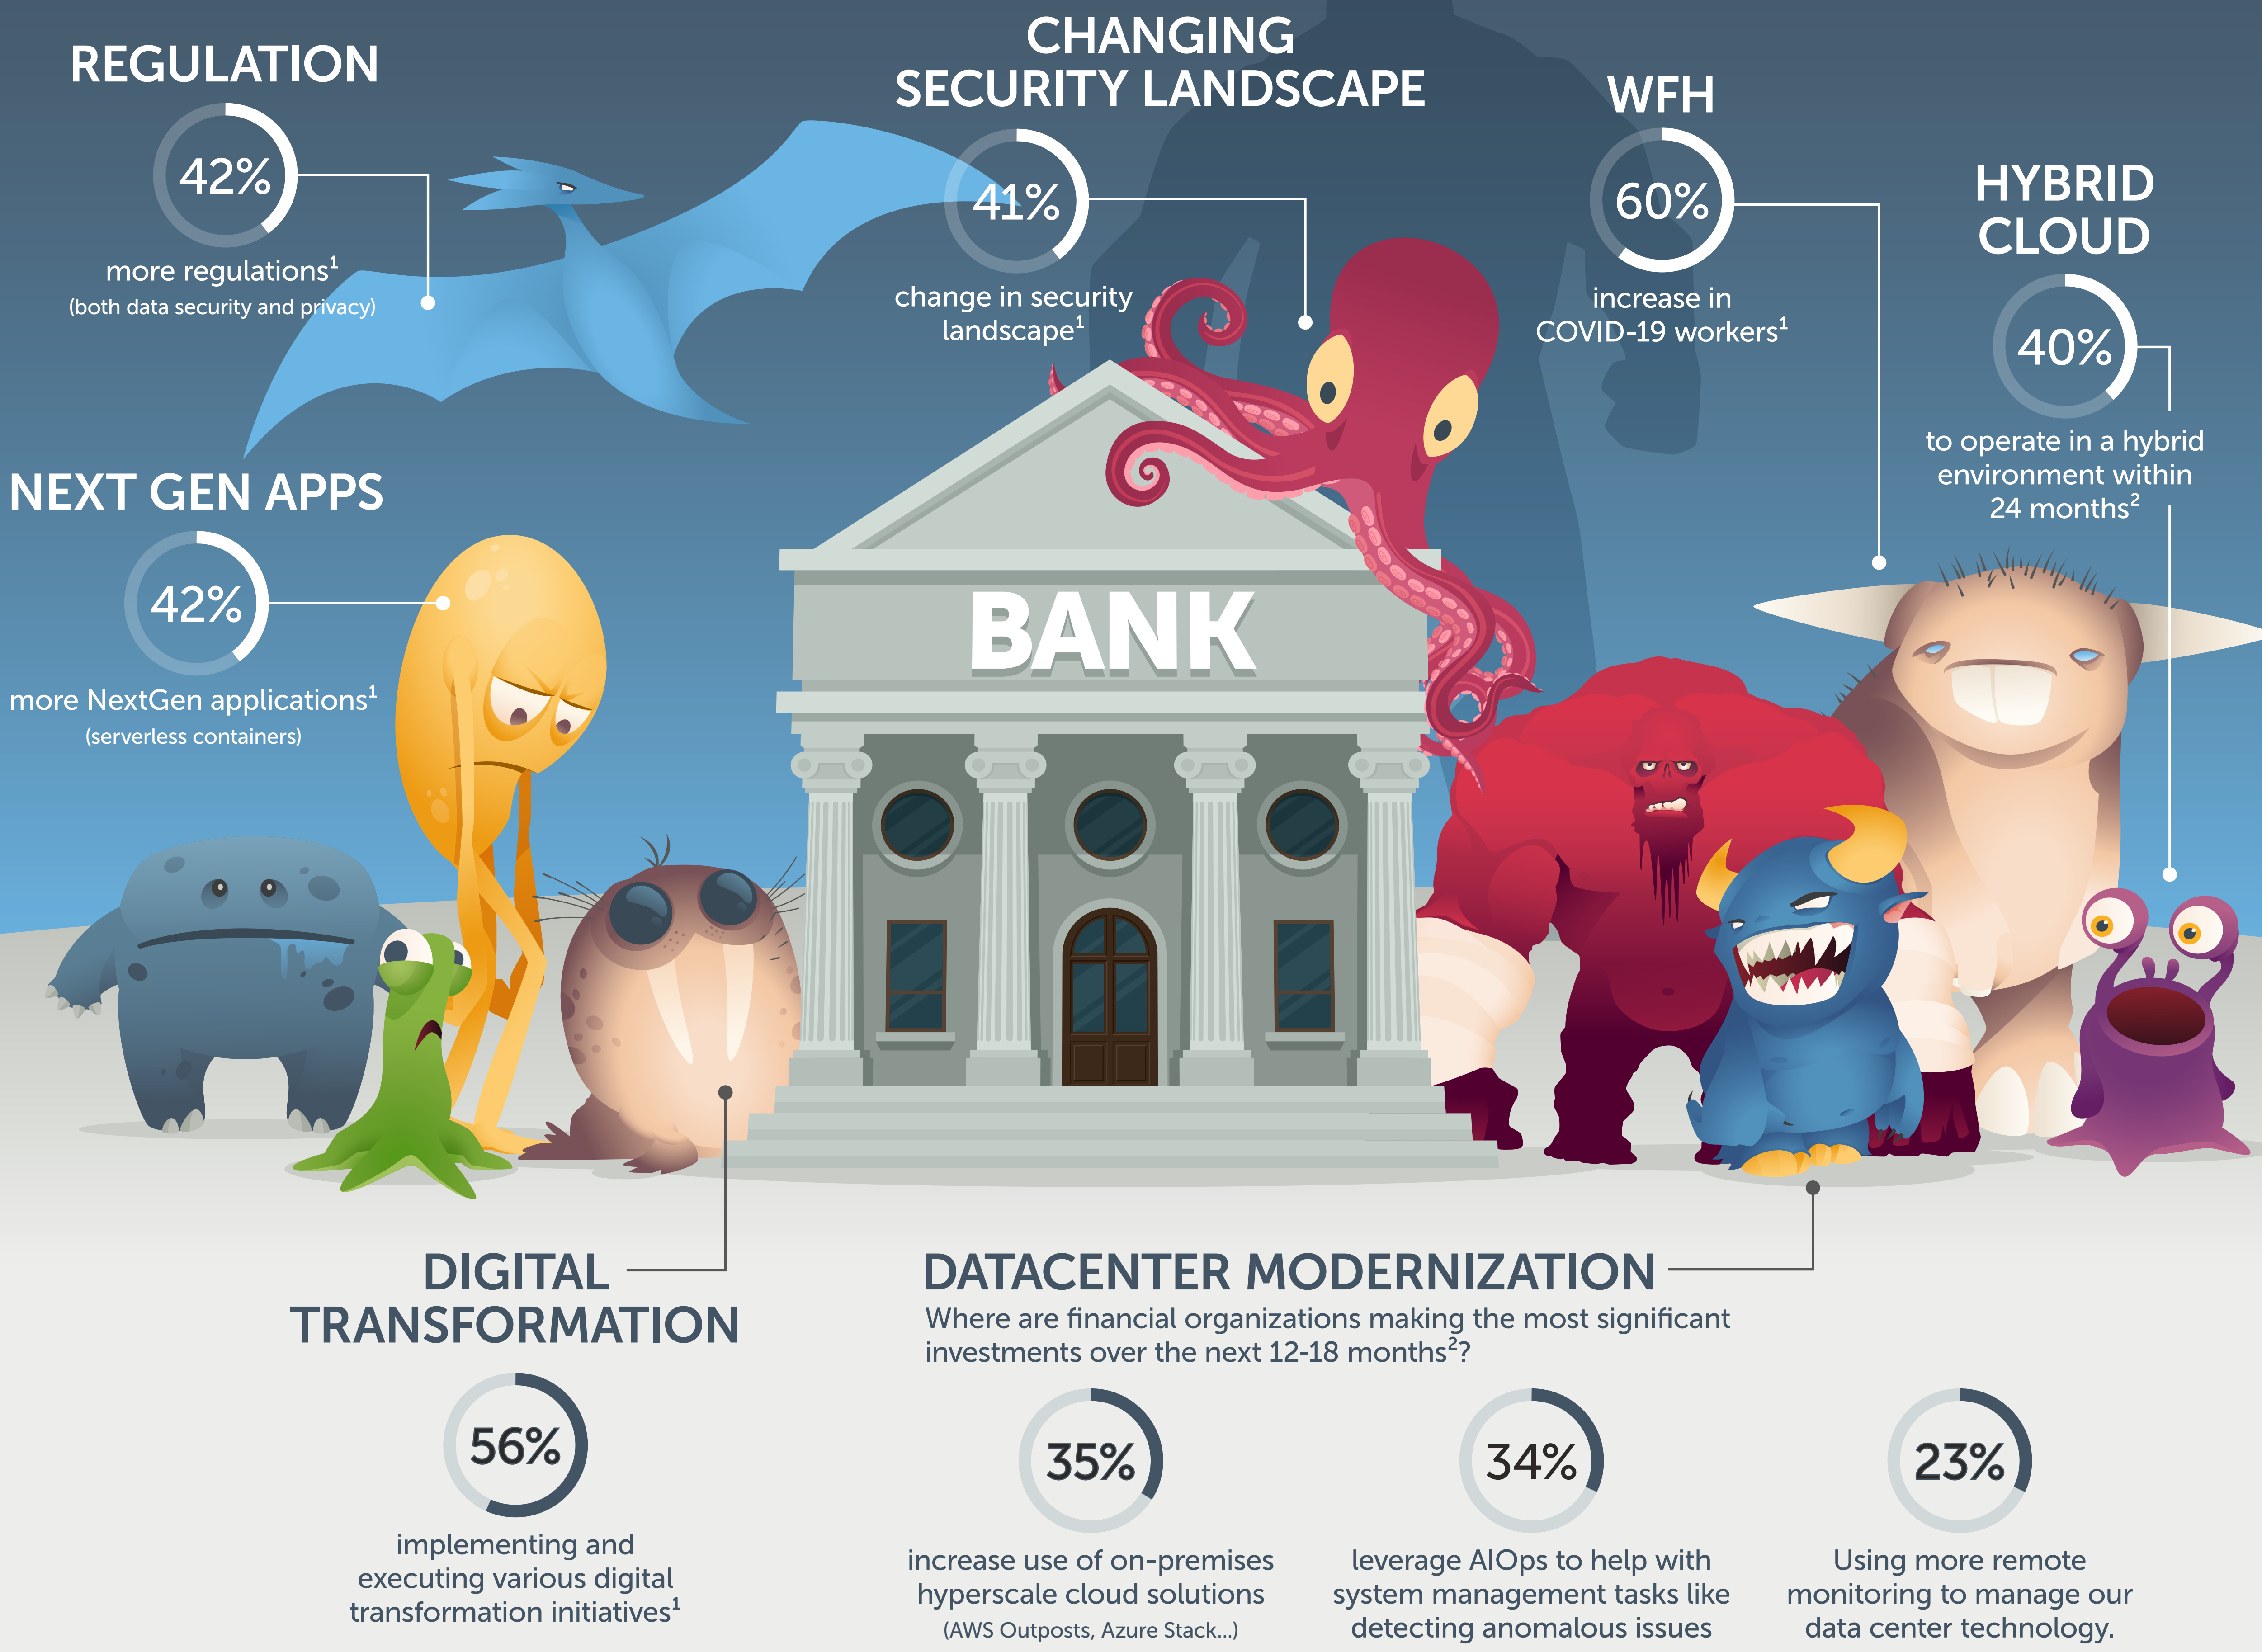

# Keep the FinServ Complexity Monsters Away from Your Network

## Riverbed Unified Network Performance Monitoring Shields FinServ from Complexity Monsters

Riverbed Unified Network Performance Monitoring

riverbed®

[LEARN MORE](#)

1. ESG, 2021 Technology Spending Intentions Survey, Dec 2020 (Financial Cut)  
2. IDC's Worldwide Industry CloudPath 2020 Survey, May 2020