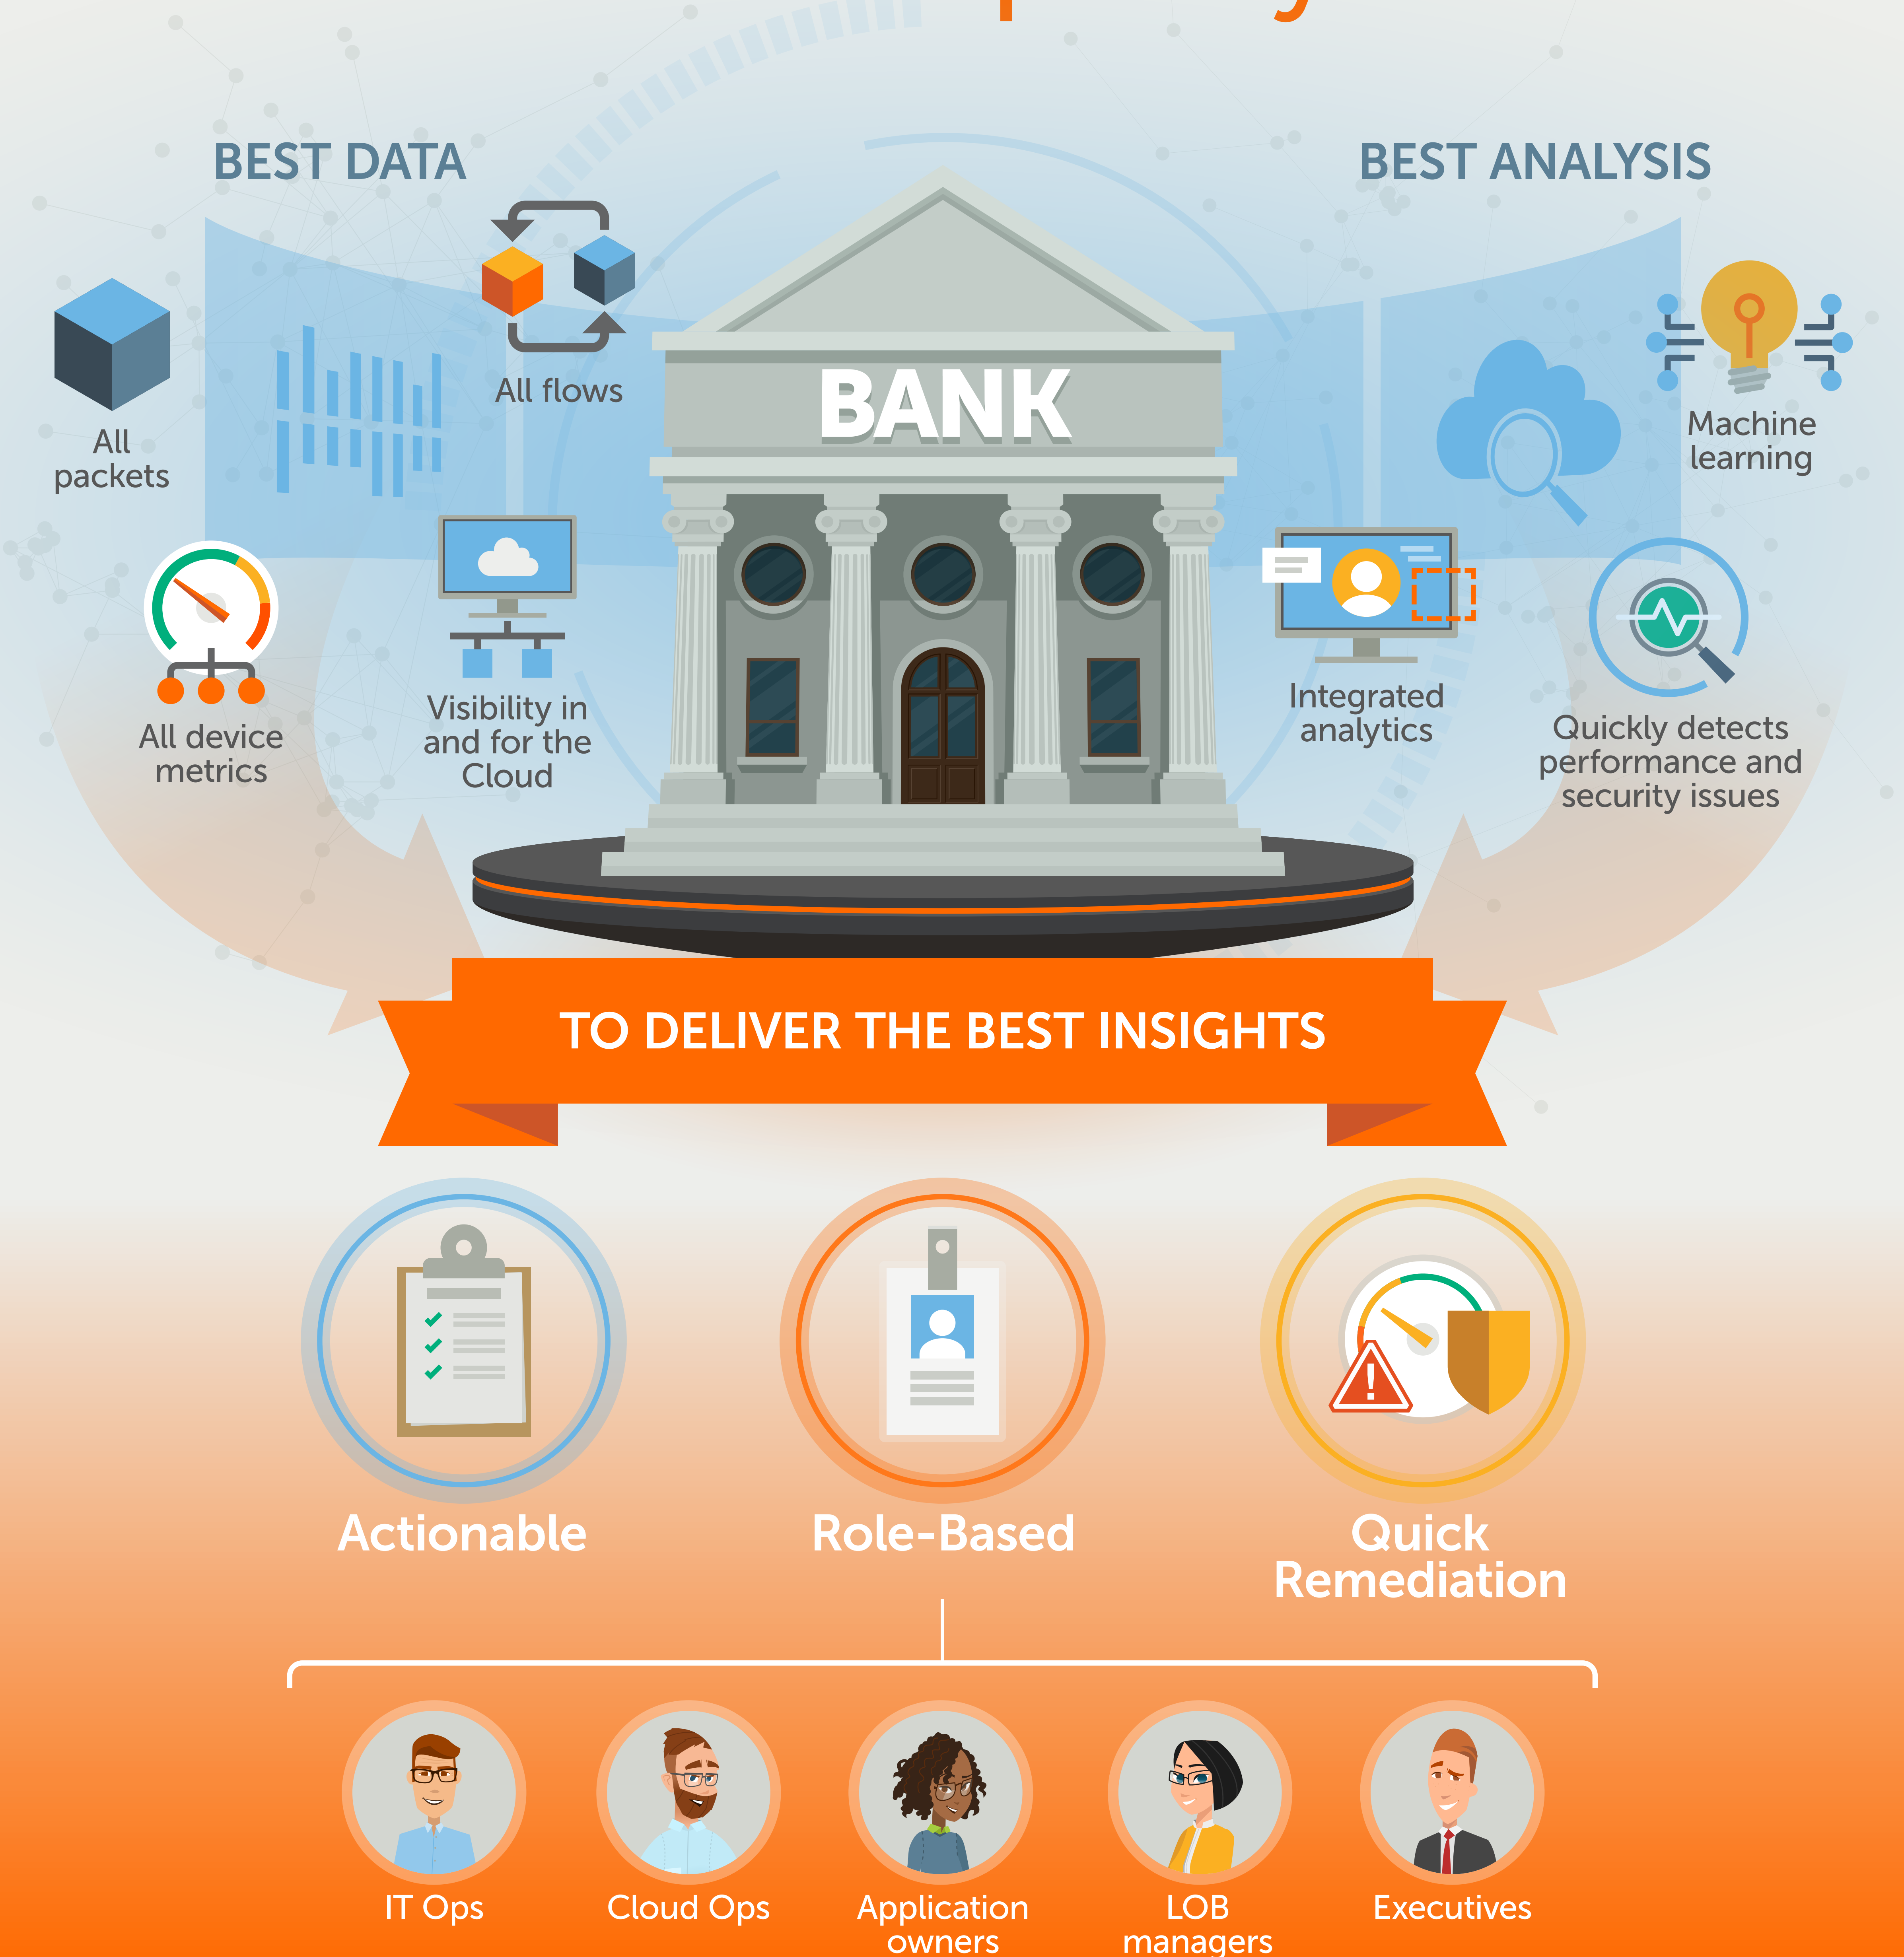

# Keep the FinServ Complexity Monsters Away from Your Network

## Riverbed Unified Network Performance Monitoring Shields FinServ from Complexity Monsters

Riverbed Unified Network Performance Monitoring

riverbed®

[LEARN MORE](#)

1. ESG, 2021 Technology Spending Intentions Survey, Dec 2020 (Financial Cut)  
2. IDC's Worldwide Industry CloudPath 2020 Survey, May 2020